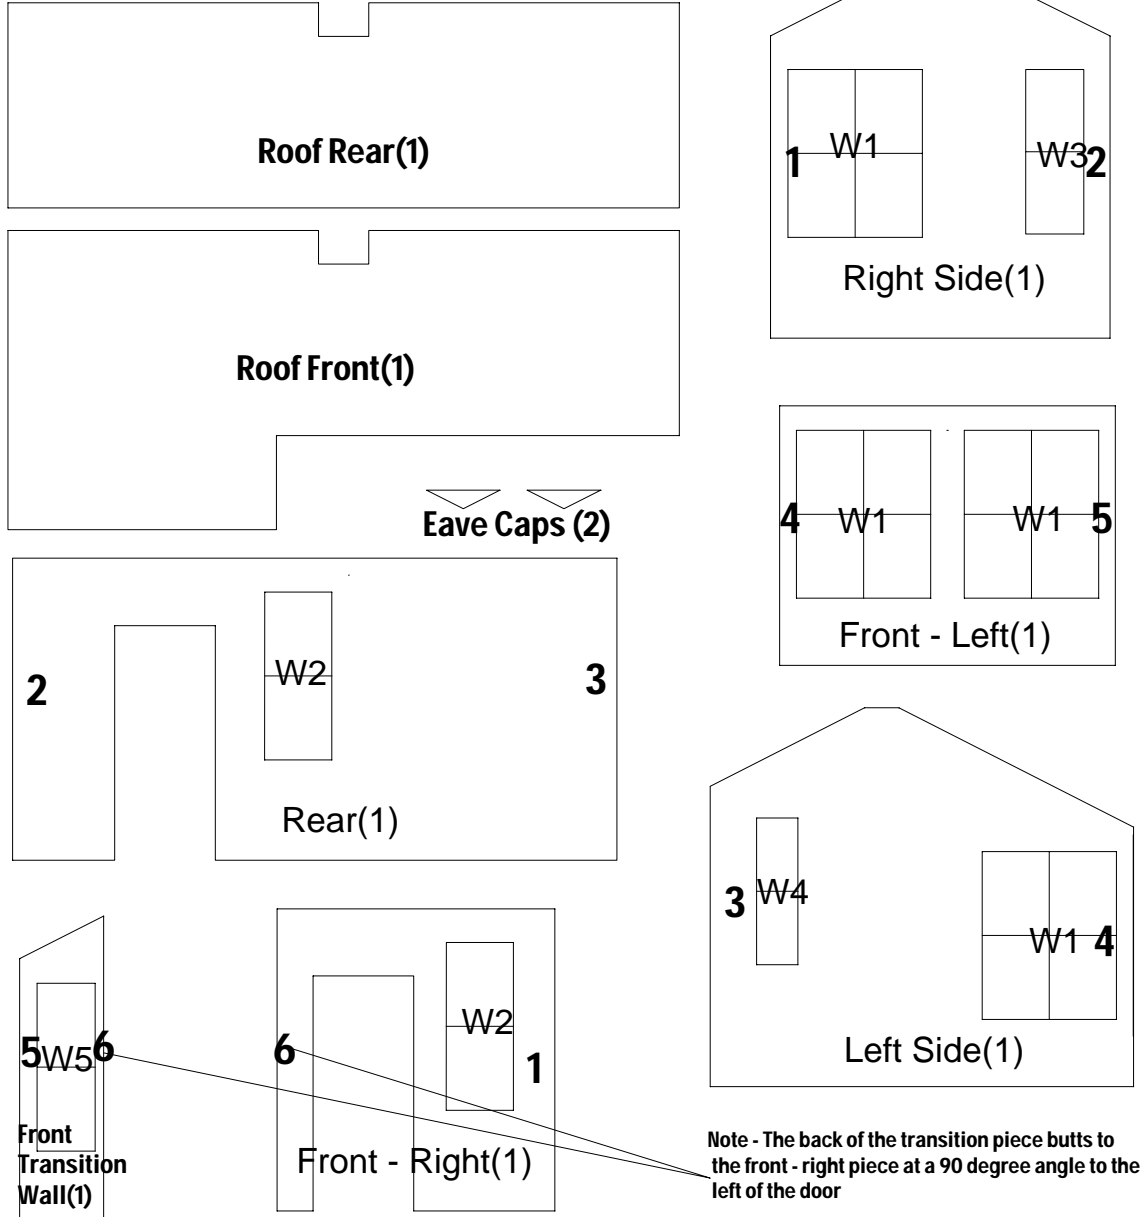

Cascade Summit Dispatch Office

Parts Depiction and Window Locator

Please Visit our website www.coloradomodel.com for painting and constructions hints, as well as how to prepare your building for outdoors, our customer gallery, and many other suggestions and comments.

Window locations are indicated on drawing below and matching corners are indicated by number

Note - The back of the transition piece butts to the front - right piece at a 90 degree angle to the left of the door