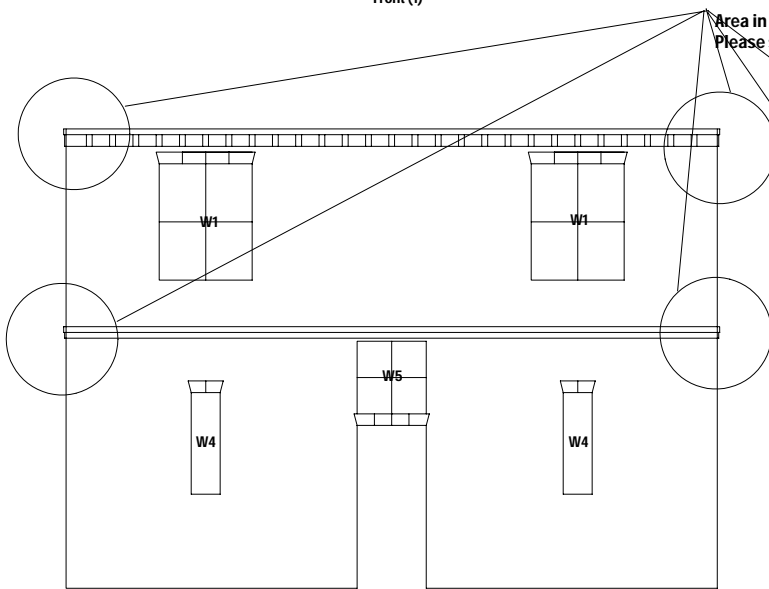

Front (1)

ENDS (2)

Area in Circles requires filing to blend adjoining pieces.
Please see direction for details